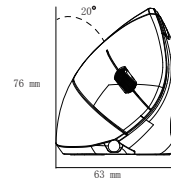

2.4GHz RF Wireless Technology