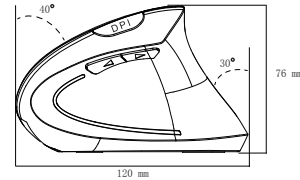

Kutronix® iMouse™ E10

2.4GHz RF Wireless Vertical Ergonomic Mouse

With 2.4 GHz Radio Frequency technology, the Kutronix iMouse™ E10 can provide you with wireless convenience and the freedom of a smooth connection without tangled cables for up to a 30-foot range.

The special ergonomic vertical design with a soft rubber grip offers a unique and comfortable user experience. Three convenient buttons on the side allow intuitive control for faster back and forward browsing navigation. Plus there are three levels of DPI (1000/1500/2000) available.

An On/Off switch helps to conserve battery power, and an indicator light lets you know when it is time to replace your batteries. iMouse™ E10 comes with a mini USB receiver that connects automatically without any hassle.

■ 2.4 GHz RF Wireless Technology with On/Off Switch

This mouse works at any angle with a range of up to 30 ft. with no wires to get tangled. The On/Off switch helps conserve battery power plus the low battery indicator helps you know when it is time to change batteries.

■ Ergonomic Vertical Design

The vertical design provides better support for your forearm minimizing wrist pain that can come from twisting.

■ Adjustable DPI Switch and Back/Forward Buttons

Switch DPI easily from 1000 to 2000, and access to back/forward navigation shortcut without driver.

■ Plug-and-Play

Simply plug the mini USB receiver into a USB port and you will be up and running. No drivers required, works with Windows or Mac OS.

Specifications: